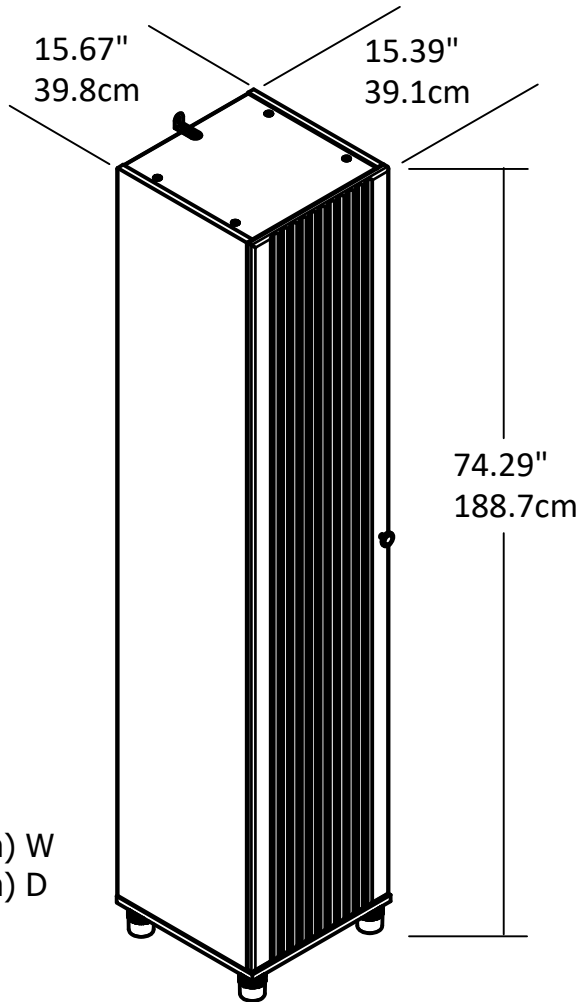

8128015COM - 16" Cabinet

Finish: Glacier White (403) / White Stipple (15)

Shelf dimensions:
14.17 in. (36.0 cm) W
14.53 in. (36.9 cm) D
1 Fixed shelf
3 Adjustable shelf

Overall Product Size:
15.67"W x 15.39"D x 74.29"H
39.8cm W x 39.1cm D x 188.7cm H

Wood Breakdown: 95%
Total storage: 8.12 cubic feet

Maximum Weight Capacities
Unit Weight: 80 lbs. (36.29 kg)