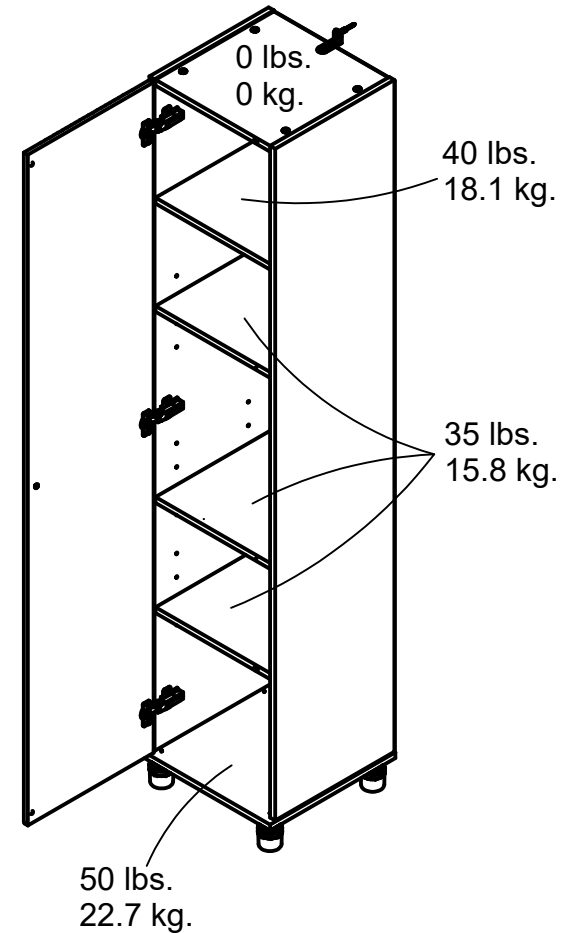

8128015COM - 16" Cabinet

Finish: Glacier White (403) / White Stipple (15)

Shelf dimensions:
14.17 in. (36.0 cm) W
14.53 in. (36.9 cm) D
1 Fixed shelf
3 Adjustable shelf

Overall Product Size:
15.67"W x 15.39"D x 74.29"H
39.8cm W x 39.1cm D x 188.7cm H

Wood Breakdown: 95%
Total storage: 8.12 cubic feet

Maximum Weight Capacities
Unit Weight: 80 lbs. (36.29 kg)